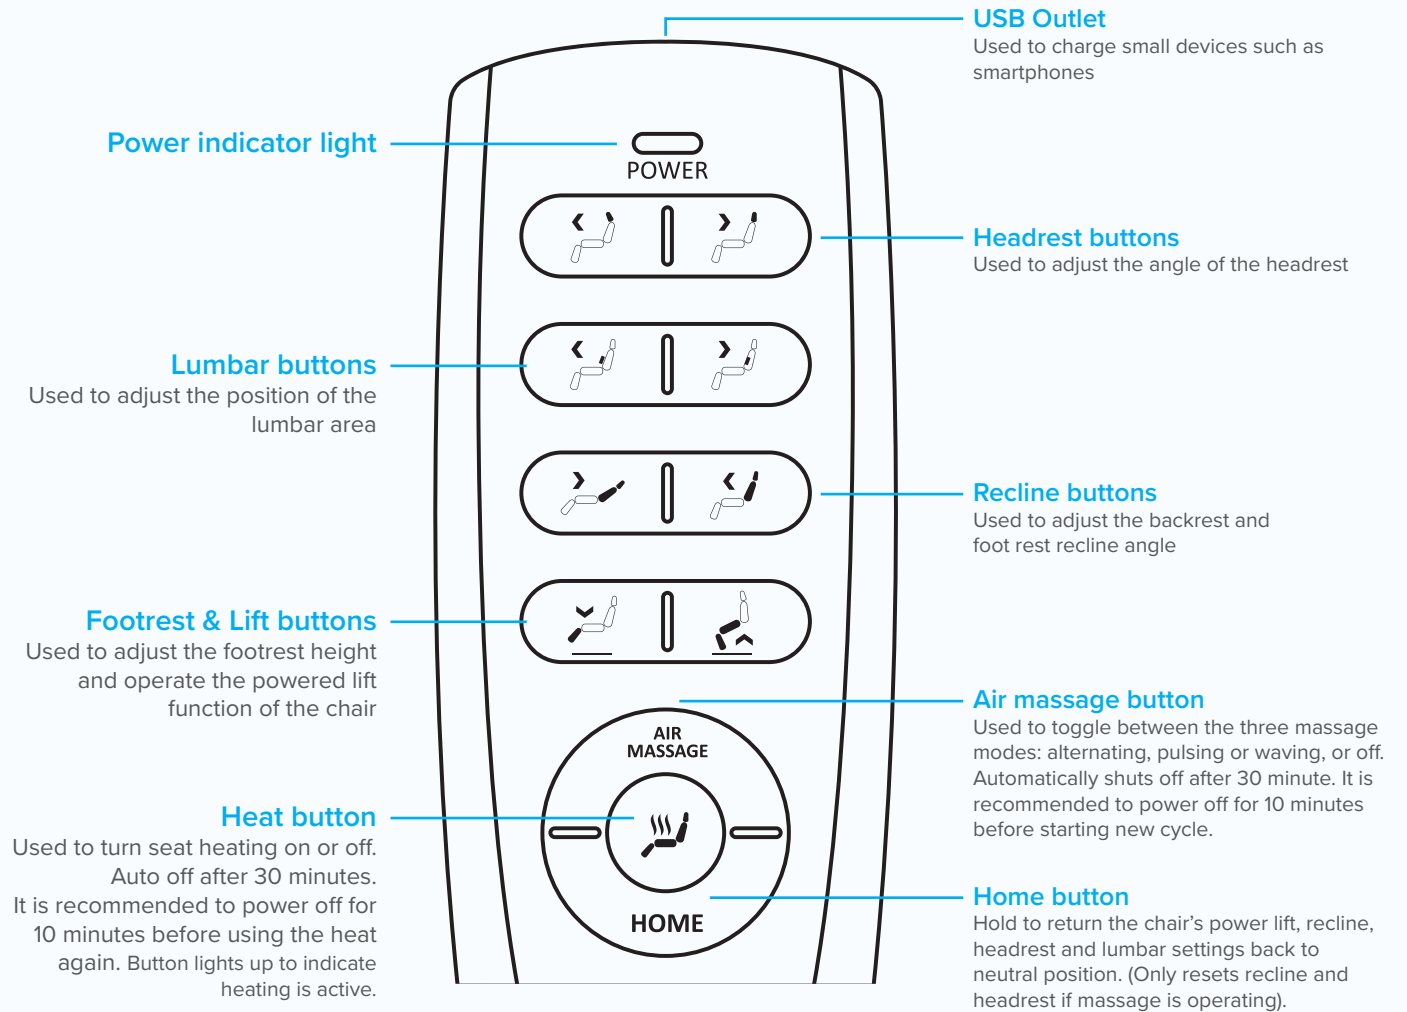

scan QR code to view this product on [synargy.com](https://www.synargy.com)

MADE TO ORDER UPHOLSTERY OPTIONS

TERAMO FABRIC:

LEATHER:

REMOTE CONTROL OPERATION

scan QR code to view this product on [synargy.com](https://www.synargy.com)