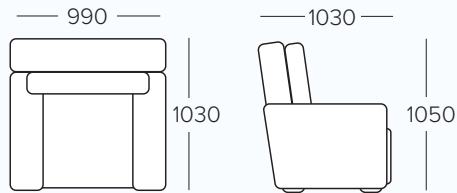

MEASUREMENTS

FEATURES & BENEFITS

FRAME	FSC certified Pine and Plywood frame	A sturdy frame constructed with sustainably sourced timber provides a solid and long-lasting base to the suite
FOUNDATION	Heavy gauge steel Zig Zag springs	The foundation delivers long-lasting support & the first layer of comfort
FOAM	Foam & fibre	The high-density layered foam offers exceptional support, while the luxurious top layer of fibre adds an extra dimension of indulgent comfort
UPHOLSTERY	Stocked in Teramo fabric & made to order in further colours plus leather options	Available in steel blue or charcoal colour Teramo fabric, or custom made to order in a variety of Teramo fabric or leather colours (see last page for options)
MECHANISM	Tested up to 150kgs at 25,000 cycles	This robust recliner mechanism boasts an impressive 150kg weight-loading capacity (30kg higher than standard mechanisms), ensuring reliable performance for years to come
TRIPLE POWERED	Powered recliner, headrests and lumbar	Take comfort to a whole new level with recliners, headrests and lumbar support that all seamlessly adjust at the touch of a button, granting you the ultimate in customized comfort. Sit back, relax, and let technology tailor your comfort to your exact preferences
POWERED LIFT	Powered lift function	Powered lift allows for easy exit out of the chair, perfect for those with mobility challenges
MASSAGING BACKREST	Massaging airbags in the backrest	Transform your lounge into a luxurious oasis with built-in massage function in the backrest. Indulge in soothing massages that help to melt away stress and tension, promote relaxation and enhance your overall well-being with every sit
HEATED SEAT	Heating pad in the seat backrest	Experience luxury with heated seats, the gentle warmth helping to soothe sore muscles and provide comfort & relaxation
FOLD OUT SIDE ARM	Fold out side arm provides additional storage, cup holder and USB outlets	Fold out side arm with USB ports, cupholder and storage compartment can keep drinks nearby and store small items like remotes, cables & magazines – all in a tidy space-saving panel that folds away when not in use
USB OUTLETS	USB ports located in the fold out side arm	Convenient device charging at your fingertips eliminates the need to search for an outlet. Charge smartphones, tablets, and other small gadgets while comfortably seated. USB outlets located in the fold out side arm